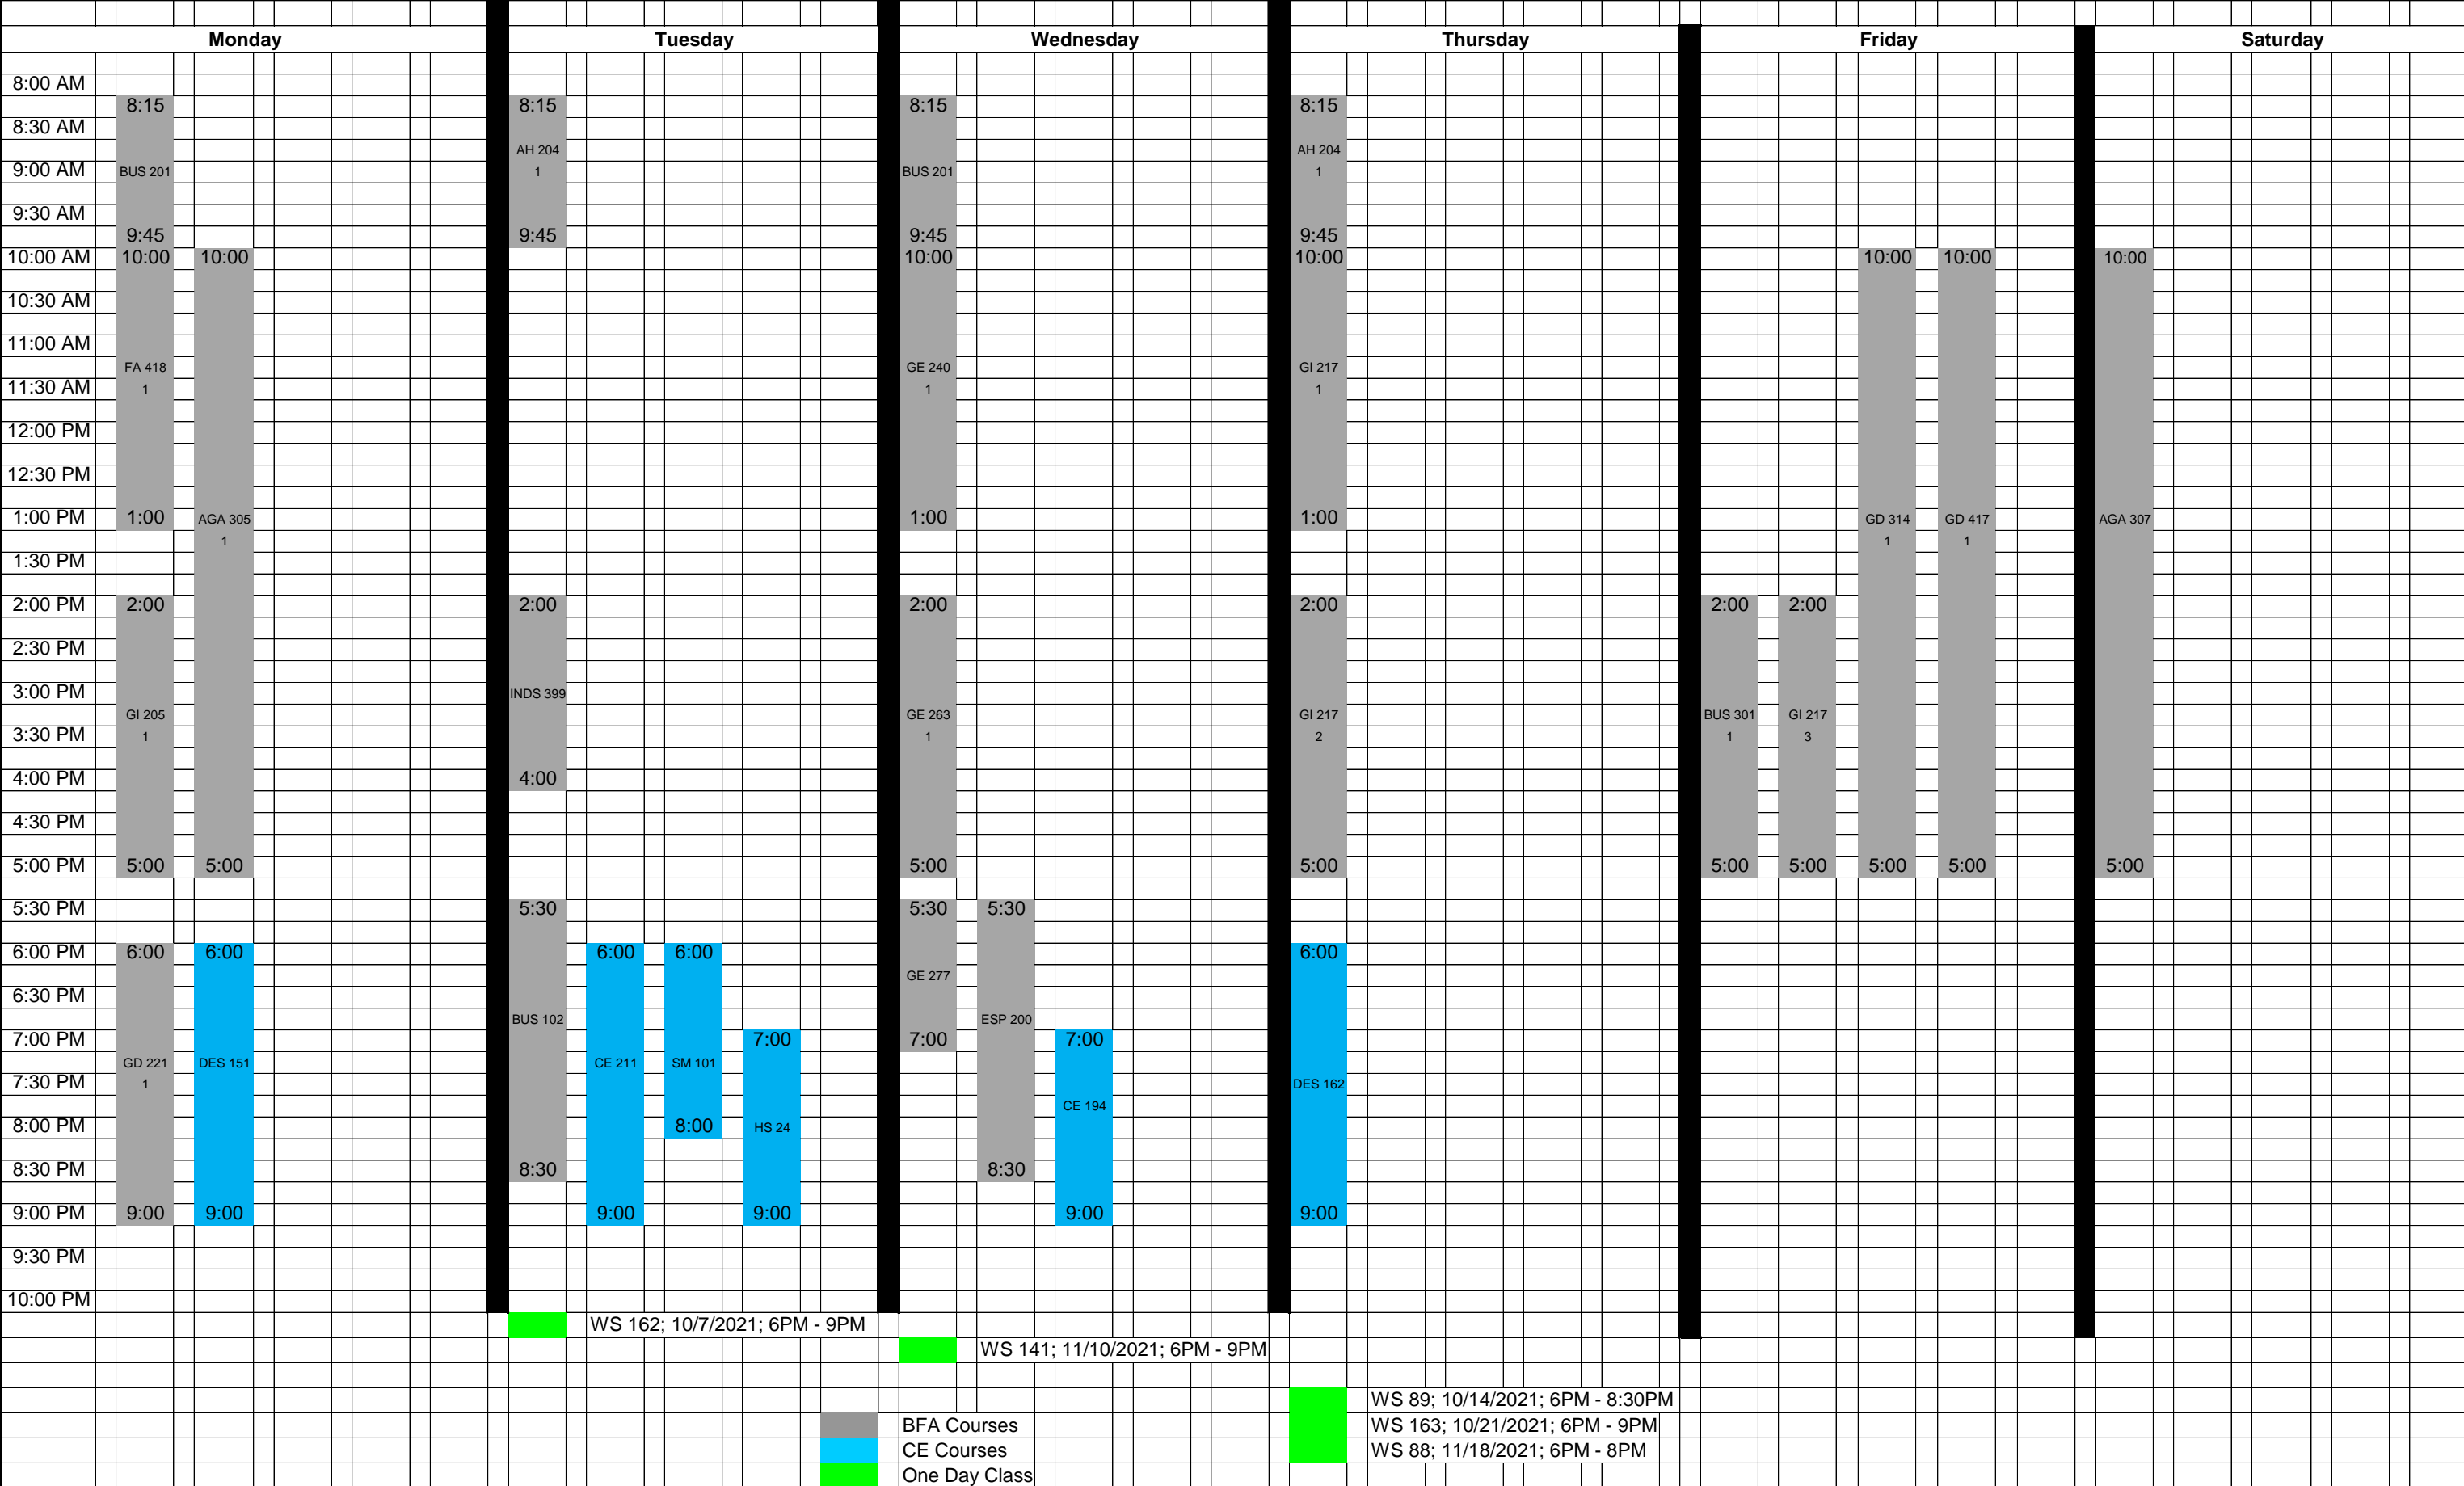

WS 165; 10/9/2021; 10AM - 1PM
 WS 165; 11/3/2021; 10AM - 1PM

WS 164; 10/2/2021; 10AM - 1PM
 WS 125; 11/20/2021; 10AM - 1PM

BFA Courses
 CE Courses
 One Day Class

Fall 2021 Classroom Use Online

- BFA Courses
- CE Courses
- One Day Class